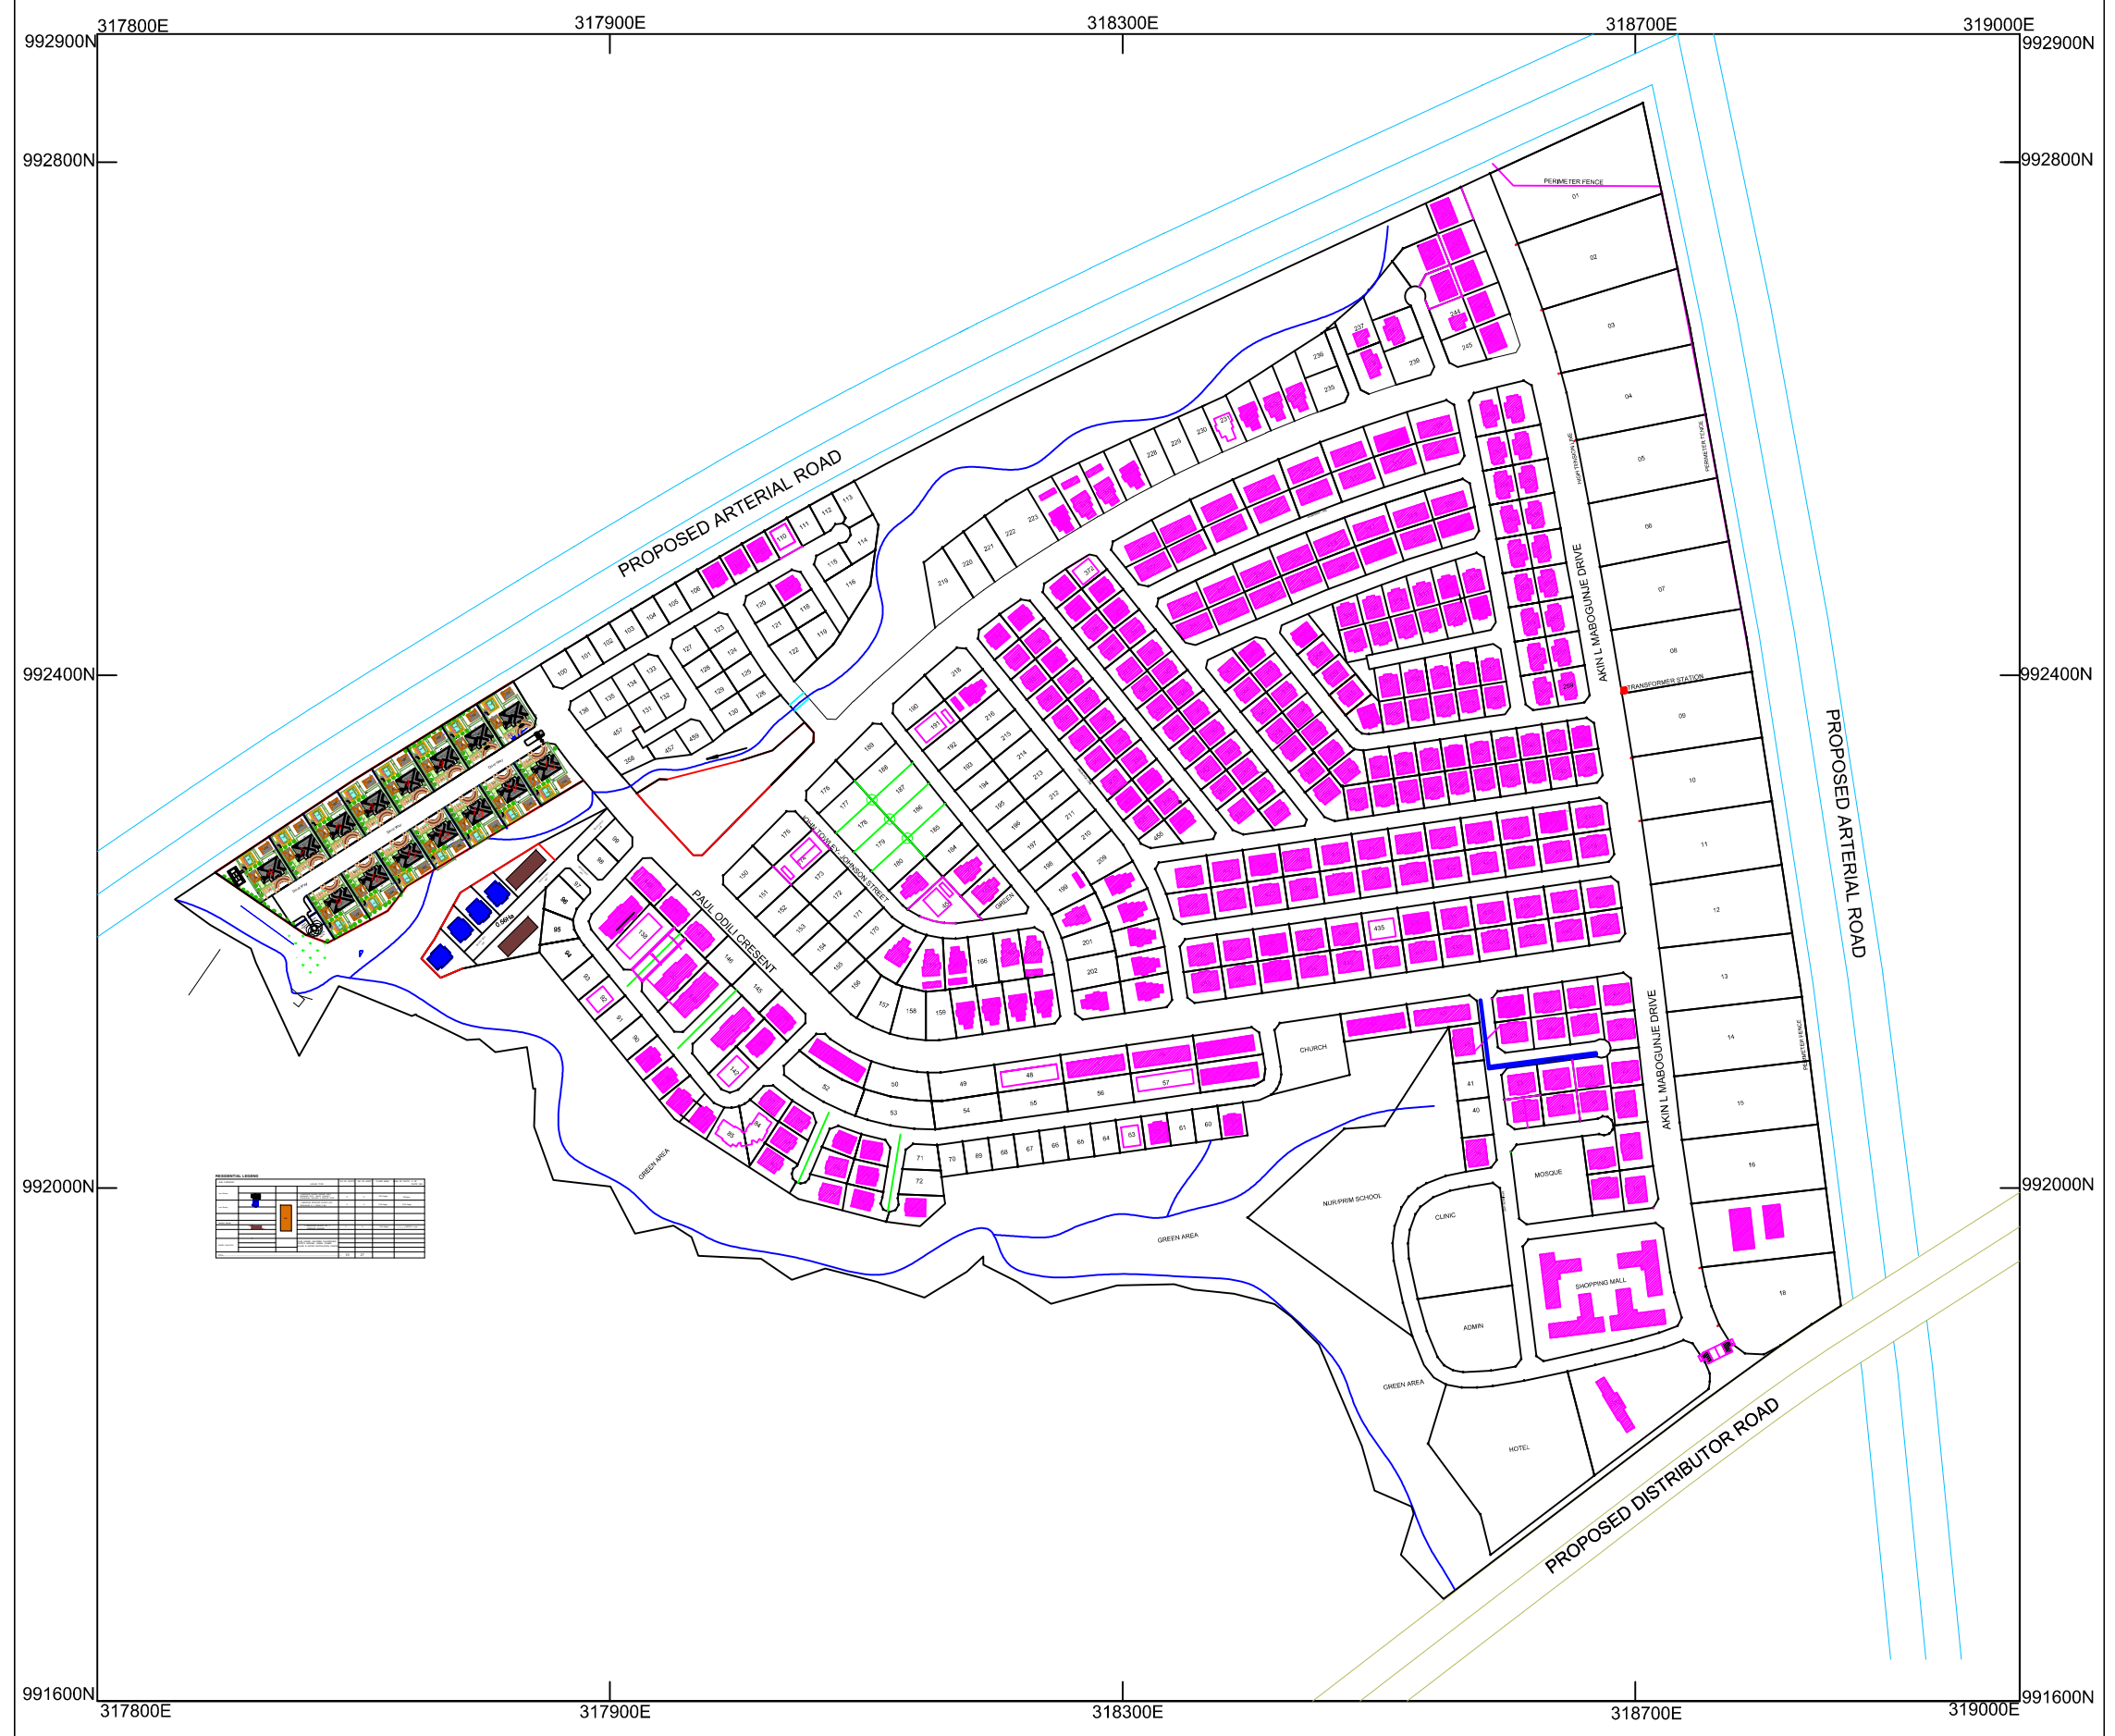

PLAN SHEWING CLUSTER 1 SITE PLAN AND LUXURY ISLAND